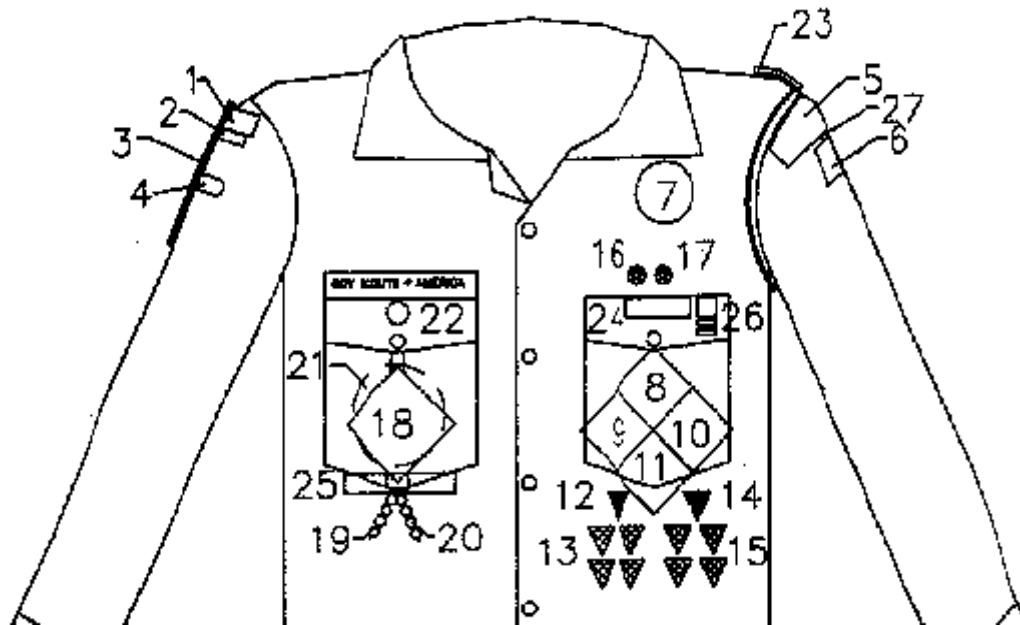

CUB SCOUT UNIFORM

- | | |
|--|---|
| 1. American Flag (comes with uniform) | 15. Bear Silver Arrow Point |
| 2. Den Number | 16. Tiger Cub Service Star |
| 3. Webelos Colors (for activity pins) | 17. Cub Scout Service Star (wear only one) |
| 4. Quality Unit Award (Most Recent only) | 18. Progress toward ranks or Webelo Compass Emblem |
| 5. Council Emblem | 19. Wolf Beads (Yellow) |
| 6. Unit Numerals | 20. Bear Beads (Red) |
| 7. World Crest | 21. Temporary Badge (wear only one) |
| 8. Bobcat Badge | 22. National Summertime Pack Award |
| 9. Wolf Badge | 23. Denner and Assitant Denner Cords (if selected by den) |
| 10. Bear Badge | 24. Arrow of Light |
| 11. Webelos Badge | 25. Recruiter Stripe |
| 12. Wolf Gold Arrow Point | 26. Attendance Pin and Year Bar (wear only one) |
| 13. Wolf Silver Arrow Point | 27. Veteran Unit Bars |
| 14. Bear Gold Arrow Point | |